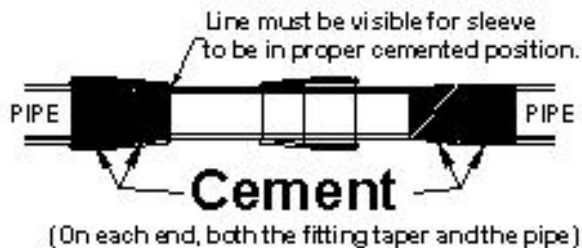

Elbows

KRE-.50	½" 90° Elbow	\$ 3.59
KRE-.75	¾" 90° Elbow	\$ 4.20
KRE-1.0	1" 90° Elbow	\$ 5.24
KRE-1.2	1 ¼" 90° Elbow	\$ 9.51
KRE-1.5	1 ½" 90° Elbow	\$ 10.47
KRE-2.0	2" 90° Elbow	\$ 16.14

Tees

KRT-.50	1/2" Tee	\$ 6.80
KRT-.75	3/4" Tee	\$ 8.18
KRT-1.0	1" Tee	\$ 9.90
KRT-1.2	1 ¼" Tee	\$ 15.70
KRT-1.5	1 ½" Tee	\$ 17.36
KRT-2.0	2" Tee	\$ 20.85
KTT-.75	¾"x3/4"x1/2" FIP Tee	\$ 6.78
KTT-1.0	1"x1"x1/2 FIP Tee	\$ 7.47

- Revolutionary concept in plumbing repair.
- Six sizes of each of 3 fittings.
- Great for "in-the-ground" plumbing repairs

- White PVC construction.
- Works with all pipe schedules.
- No "O-Ring" to fail later.

To Install:

- Use fitting as template.
- Cut away damaged section
- Dry-fit KwikRepair™ into opening.
- Slide one sleeve back to prime & glue end of fitting & end of pipe.
- Slide sleeve forward into position with turning motion.
- Repeat until all sleeves are glued into position.