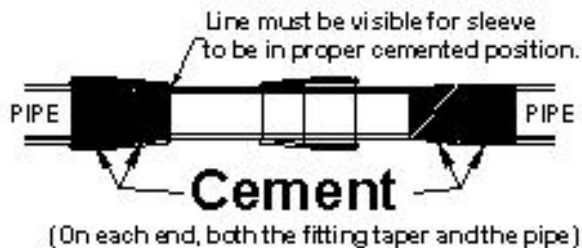

Elbows

KRE-.50	½" 90° Elbow	\$ 4.27
KRE-.75	¾" 90° Elbow	\$ 4.65
KRE-1.0	1" 90° Elbow	\$ 6.31
KRE-1.2	1 ¼" 90° Elbow	\$ 11.46
KRE-1.5	1 ½" 90° Elbow	\$ 12.57
KRE-2.0	2" 90° Elbow	\$ 16.98

Tees

KRT-.50	1/2" Tee	\$ 8.18
KRT-.75	3/4" Tee	\$ 9.82
KRT-1.0	1" Tee	\$ 11.83
KRT-1.2	1 ¼" Tee	\$ 18.85
KRT-1.5	1 ½" Tee	\$ 20.84
KRT-2.0	2" Tee	\$ 22.77
KTT-.75	¾"x3/4"x1/2" FIP Tee	\$ 8.13
KTT-1.0	1"x1"x1/2 FIP Tee	\$ 8.98

- Revolutionary concept in plumbing repair.
- Six sizes of each of 3 fittings.
- Great for "in-the-ground" plumbing repairs

- White PVC construction.
- Works with all pipe schedules.
- No "O-Ring" to fail later.

To Install:

- Use fitting as template.
- Cut away damaged section
- Dry-fit KwikRepair™ into opening.
- Slide one sleeve back to prime & glue end of fitting & end of pipe.
- Slide sleeve forward into position with turning motion.
- Repeat until all sleeves are glued into position.